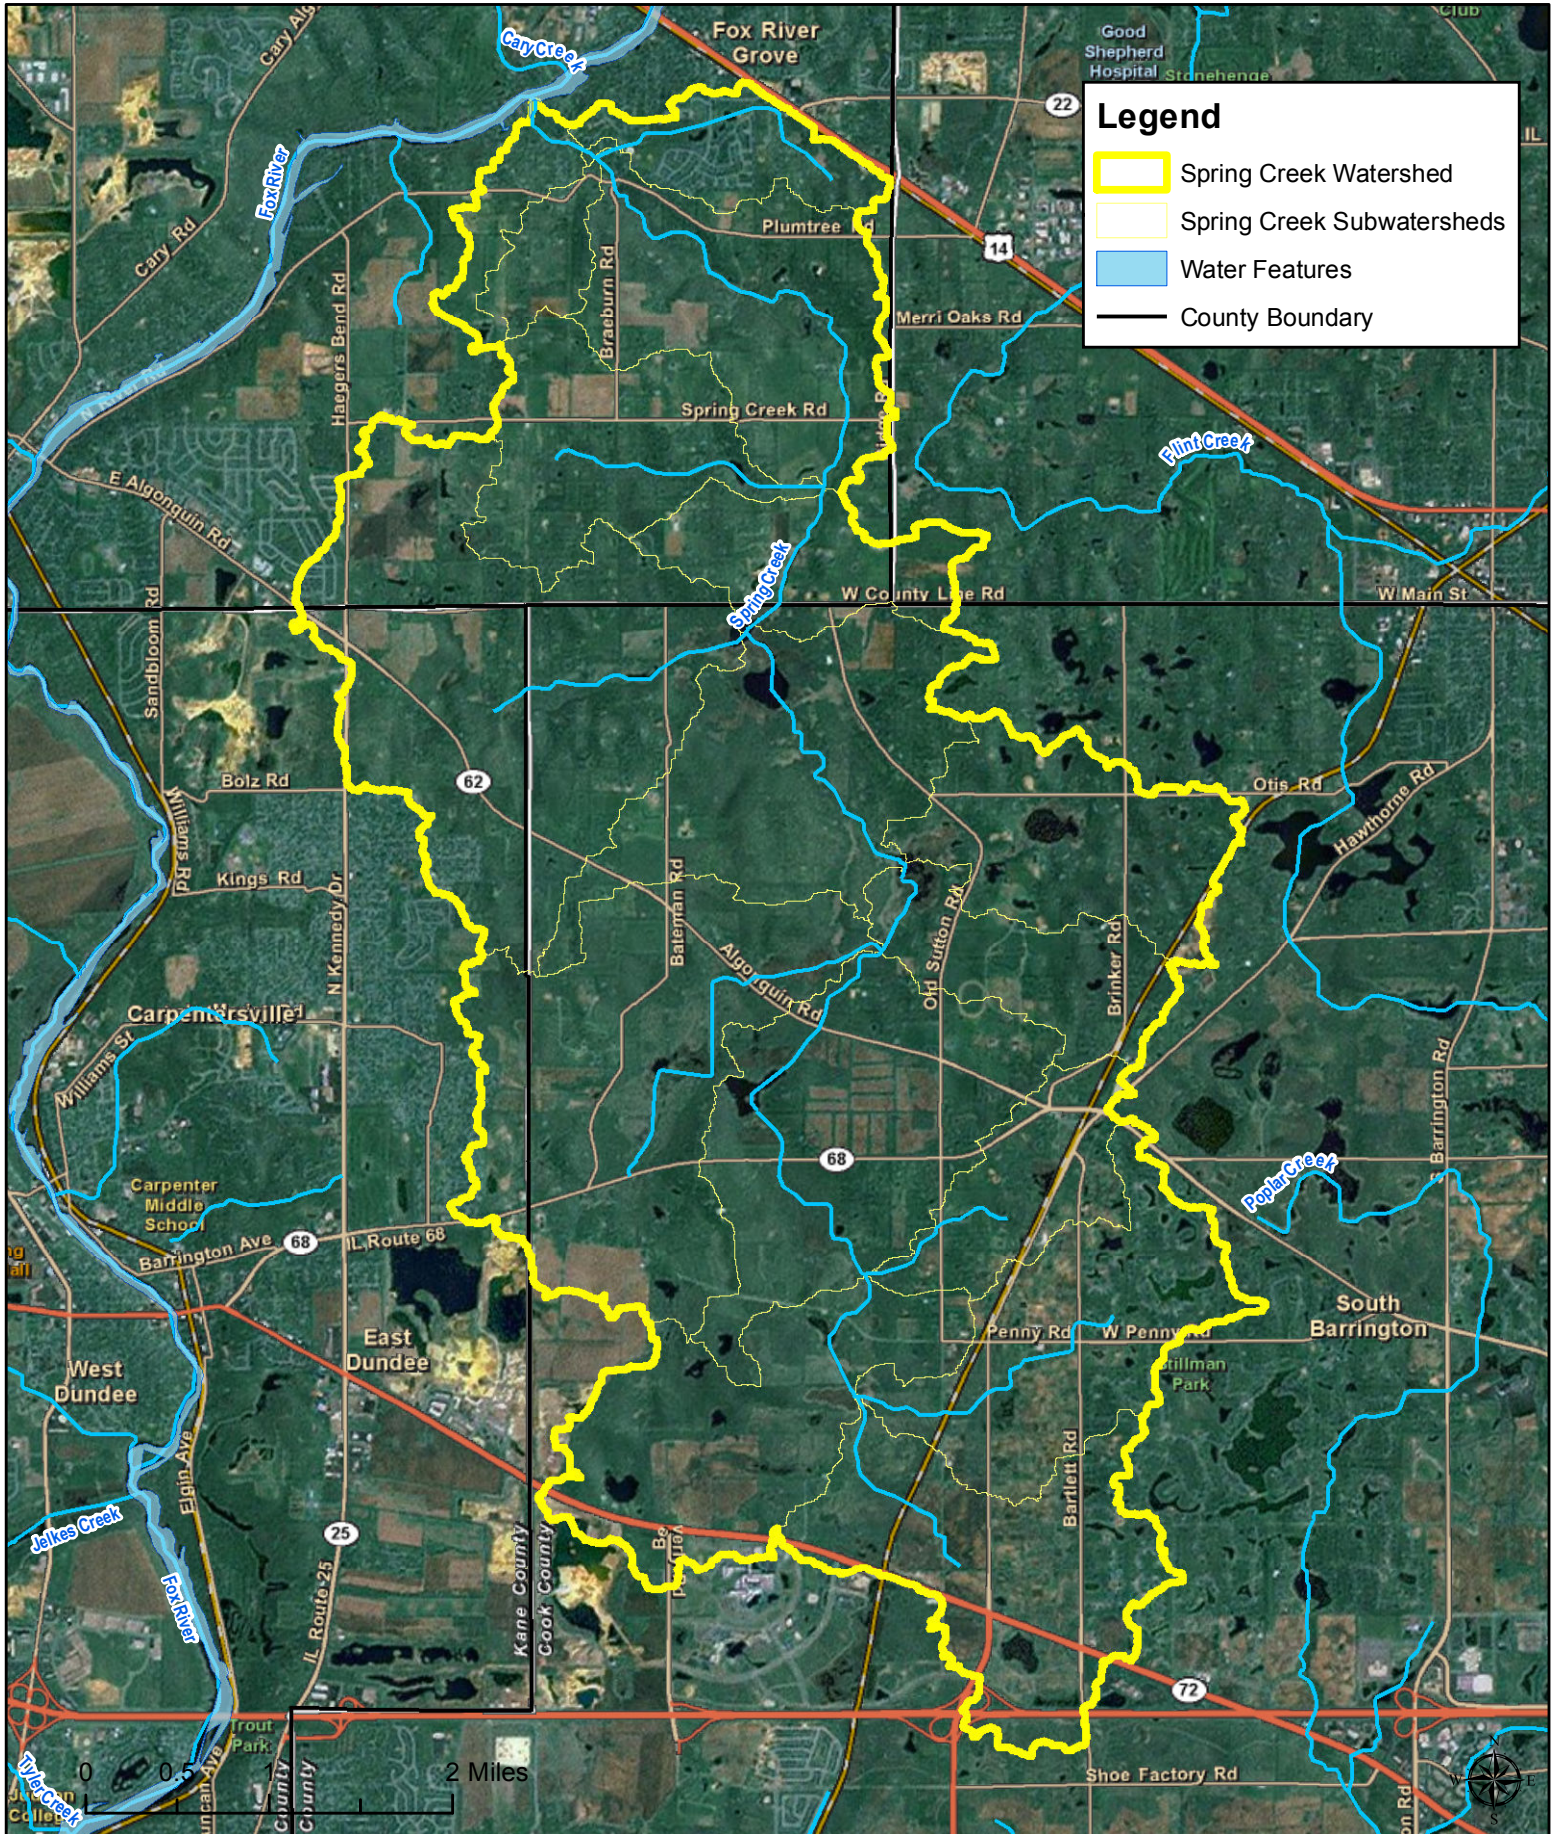

SPRING CREEK WATERSHED MAP

Data Sources: BAGIS, Cook, Kane, Lake, and McHenry Counties, IDNR - Published: October 2010 - Projection: State Plane Illinois East