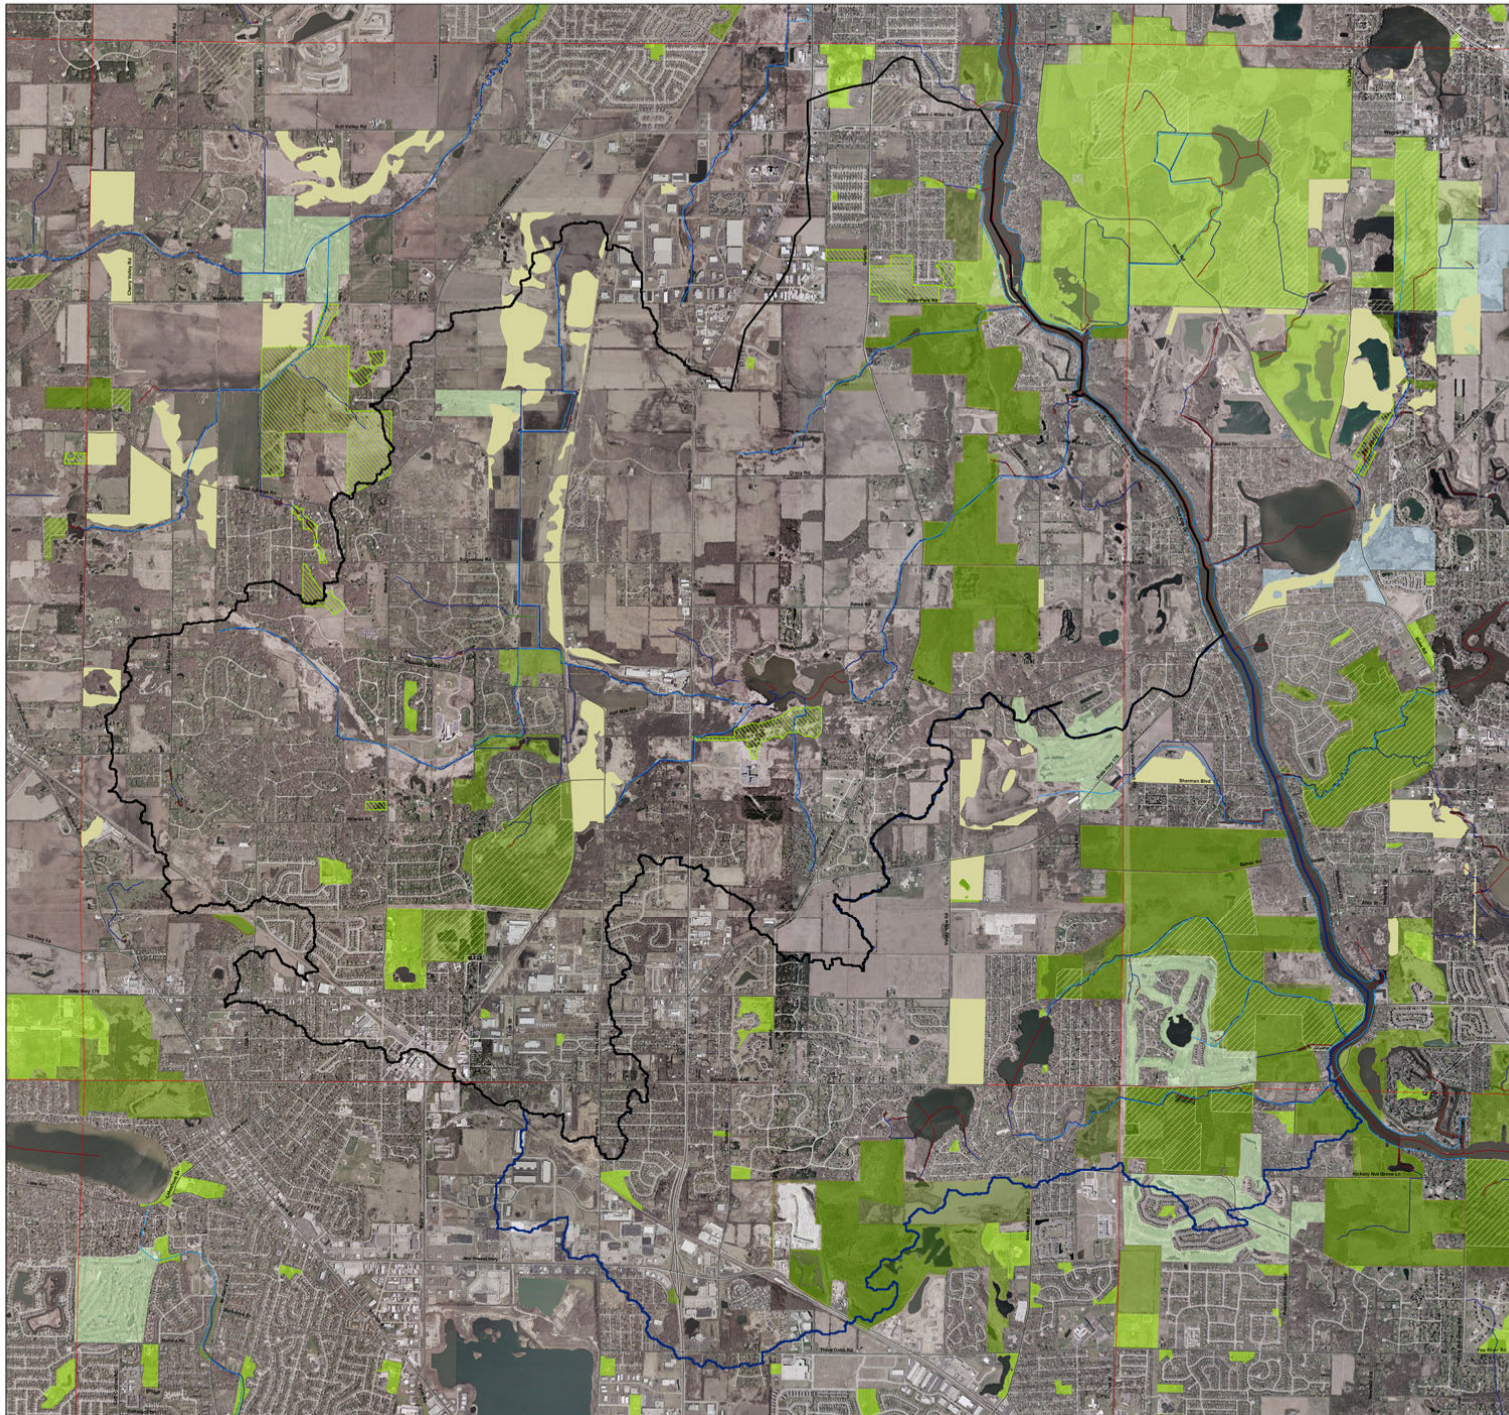

# Existing Open Space - Silver & Sleepy Hollow Creek Watershed Planning Area

- Watershed Plng Area\_Sleepy Hollow Crk
- Watershed Plng Area\_Silver Crk
- ADID Streams (NIPC 1999)
- major roads
- Twp Boundary (NIPC 2005)
- Nunda Twnshp-Protected Open Space
- Land Conservancy McHenry Co
- Illinois Nature Preserves
- MCCD\_ConsSites\_2010
- IDNR\_StateOpenSpace\_201006

## Community & Private Open Space

- Recreation
- Golf Course
- Conservation
- Private
- Linear
- Other

Data Sources:

Map Date: rev. May 17, 2011 - HH DRAFT